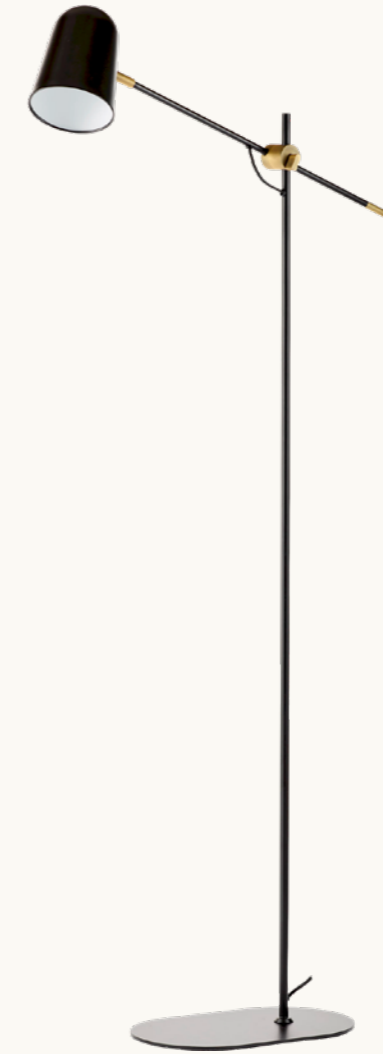

Bureau floor lamp

Designed by Benny Frandsen

Floor lamp available in grey, black or white - all with antique brass details.
H140xW22xD74 cm.
Shade Ø13xH17 cm.
Bulbs not included.
Only available in EMEA.