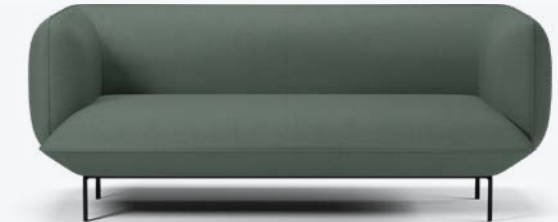

Cloud pouf.

Small D65xW65, H43 cm.
Large D65xW122, H43 cm.