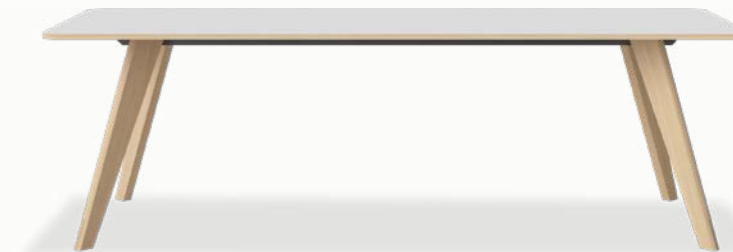

New Mood square dining table

Designed by Michael H. Nielsen

Available with top in walnut veneer, white pigmented oak veneer, natural oak veneer, white laminate, grey or black Fenix NTM® laminate with edge in walnut, natural oak or white pigmented oak and matching solid wood legs.
Mood large seats up to 16 people with 2 extension leaves.
Extension leaves sold separately.
Small. W95xL170(270), H73 cm.