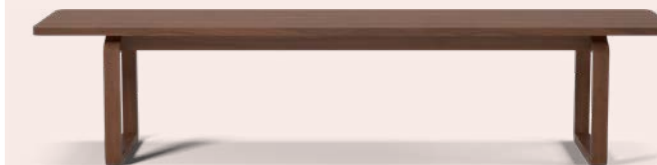

DT bench

Designed by Glismand & Rüdiger

Available in 2 sizes with top in white pigmented oak veneer, natural oak veneer, smoked oak veneer, walnut veneer or black stained oak with legs in white pigmented solid oak, natural solid oak, black stained solid oak, smoked solid oak or solid walnut. Is designed to fit the DT18 and DT20 dining tables.
DT18 bench. W40xL160, H45 cm.
DT20 bench. W40xL200xH45 cm.