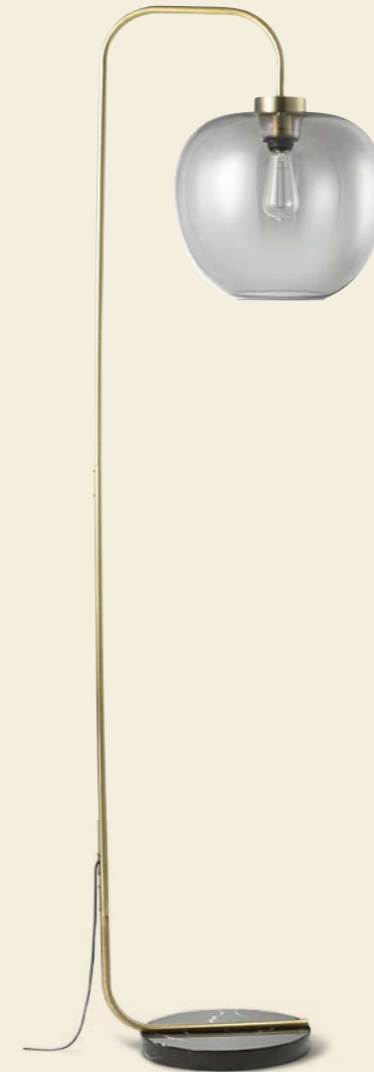

Designed by 365° North

Table lamp available in antique brass.
H51 cm.
Bulbs not included.
Only available in EMEA.

Orb lamp

Designed by 365° North

Table lamp available with plated antique brass base and smoke coloured glass.
W26, H57.2 cm.
Glass shade Ø15 cm.
Bulbs not included.
Only available in EMEA.

Orb floor lamp

Designed by 365° North

Floor lamp available with antique brass plating and smoke coloured glass shades.
W36, H161.5 cm.
Glass shade Ø15 cm.
Bulbs not included.
Only available in EMEA.

Grape floor lamp

Designed by Morten&Jonas

Floor lamp available in antique brass, smoke grey glass and black marble base or in matt black, smoke grey glass and black marble base.
H180 cm, lamp shade Ø36 cm.
Bulbs not included.
Only available in EMEA.