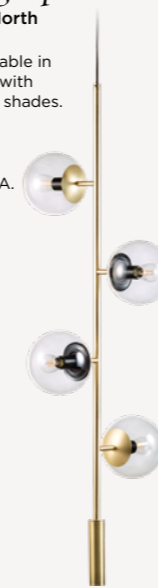

Pendant available in matt black, matt grey, antique brass or black chrome.
H23 cm, lamp shade Ø21.5 cm.
Bulbs not included.
Only available in EMEA.

Bureau wall lamp

Designed by Benny Frandsen

Wall lamp available in grey, black or white - all with antique brass details.
H22xW14xD24 cm.
Shade Ø13xH17 cm.
Bulbs not included.
Only available in EMEA.

Grape wall lamp

Designed by Morten&Jonas

Wall lamp available with black marble base, black bar and smoke coloured glass or with black marble base, antique brass plated bar and smoke coloured glass.
W27.5, H47 cm, lamp shade Ø20 cm.
Bulbs not included.
Only available in EMEA.

Orb lounge pendant

Designed by 365° North

Lounge pendant available in antique brass plating with smoke coloured glass shades.
W41.8, H100 cm.
Glass shade Ø15 cm.
Bulbs not included.
Only available in EMEA.