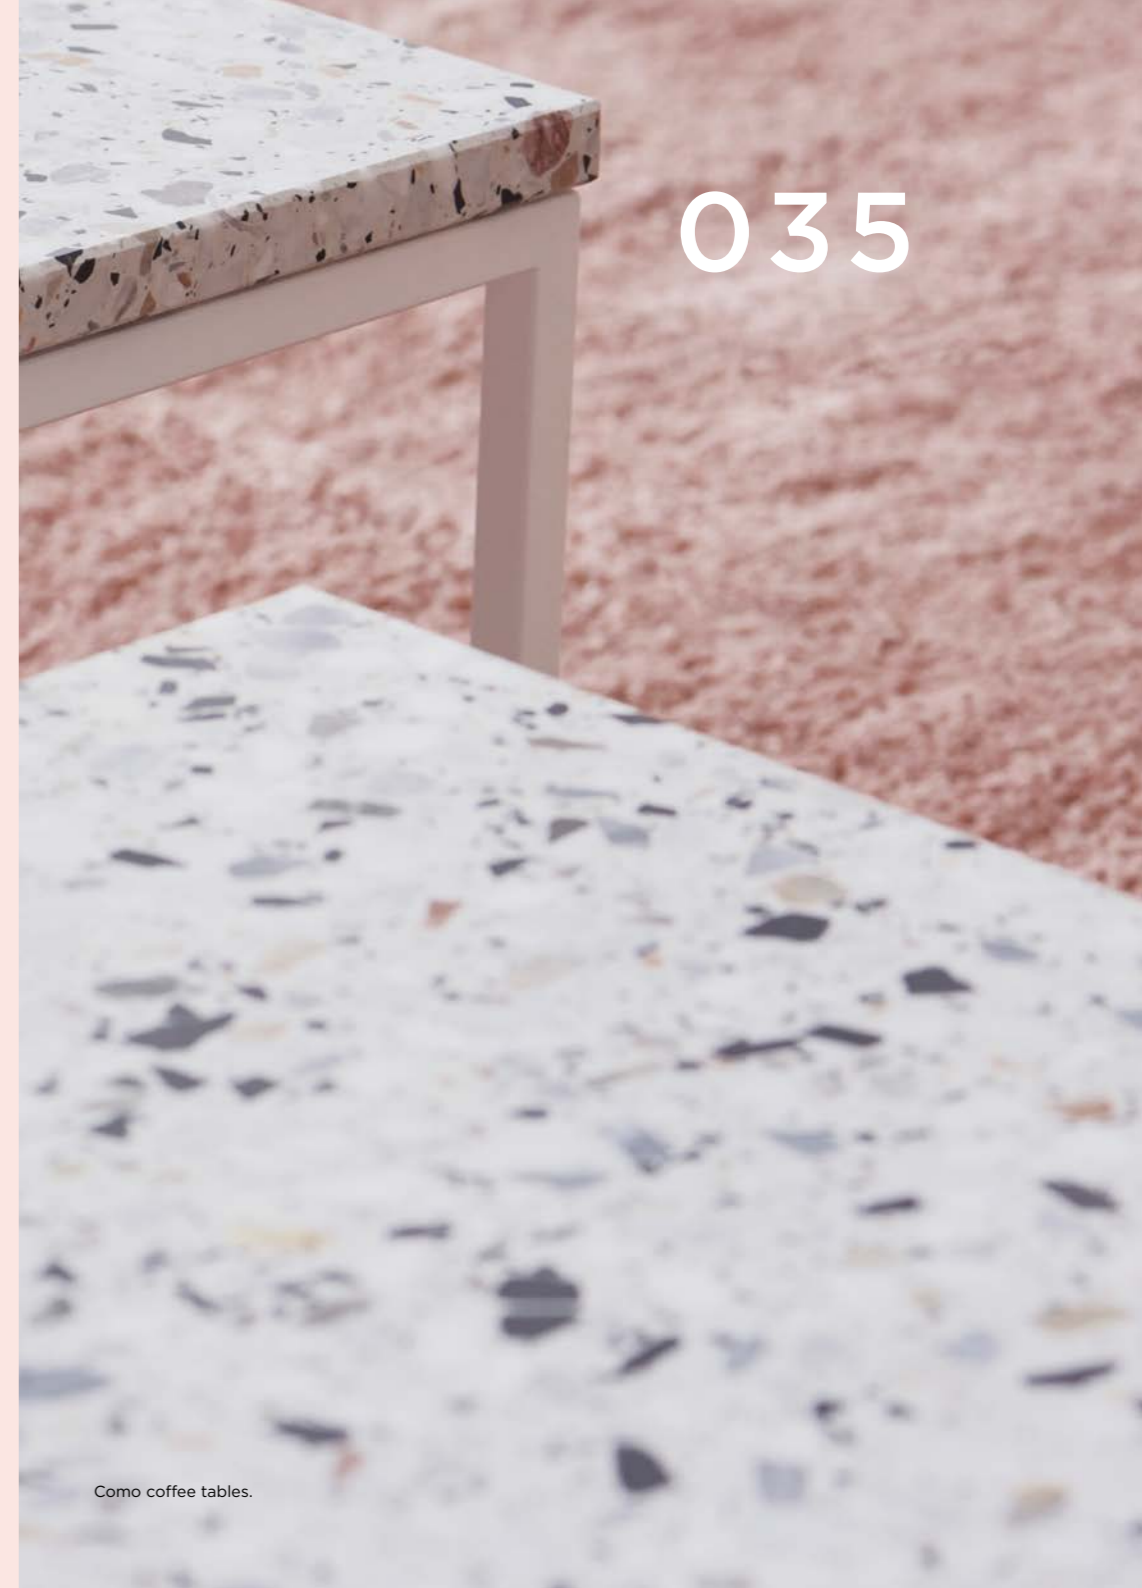

Liva sofa series

Designed by Charlotte Høencke

The Liva is a sofa that stands out from the crowd. There are clear references to 50s style and a touch of "Gentleman's Club" with the characteristic wings, high back and striking lines. But Liva is in a class of its own. It invites you to sit down and have a cosy chat - and there's even room to have a lie down.

Lifestyle pictures can differ from the Steelcase selection and are not contractual. Please refer to the Design Gallery page 099 for the final curation.

035